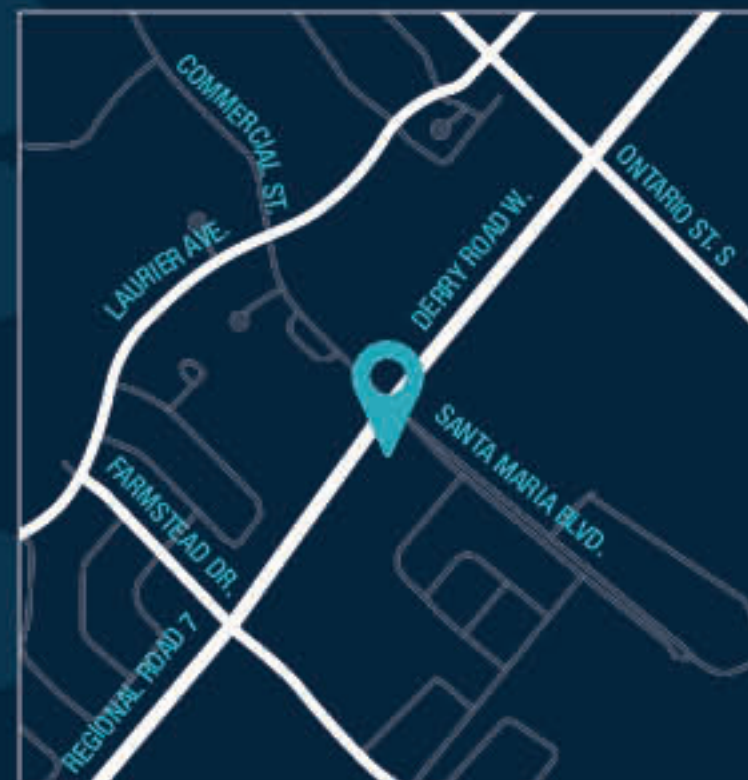

WILLMOTT MARKETPLACE

Milton, Ontario

LOCATION

Derry Rd W & Santa Maria Blvd
Milton, Ontario

TOTAL GLA

26,200 sq. ft.

SITE FEATURES

Ideally located along Derry Rd near Halton Healthcare District Hospital and Milton Sports Centre. Restaurants and service commercial centre for the south Milton market.

DEMOGRAPHICS

POPULATION

121,862 (3 km)
154,068 (5 km)

AVERAGE HOUSEHOLD INCOME

\$143,426 (3 km)
\$146,567 (5 km)

EMPLOYMENT

31,601 (3 km)
48,406 (5 km)

WILLMOTT MARKETPLACE

Milton, Ontario

TENANTS:

- BarBurrito
- Cobs Bread
- Dental Clinic
- Expedia CruiseShipCenters
- Firehouse Subs
- Gino's Pizza
- Mathnasium
- McDonald's
- Optometry Clinic
- Popeyes
- Sport Clips
- St. Louis Bar & Grill
- Tim Hortons
- Walk-in Medical Clinic & Pharmacy